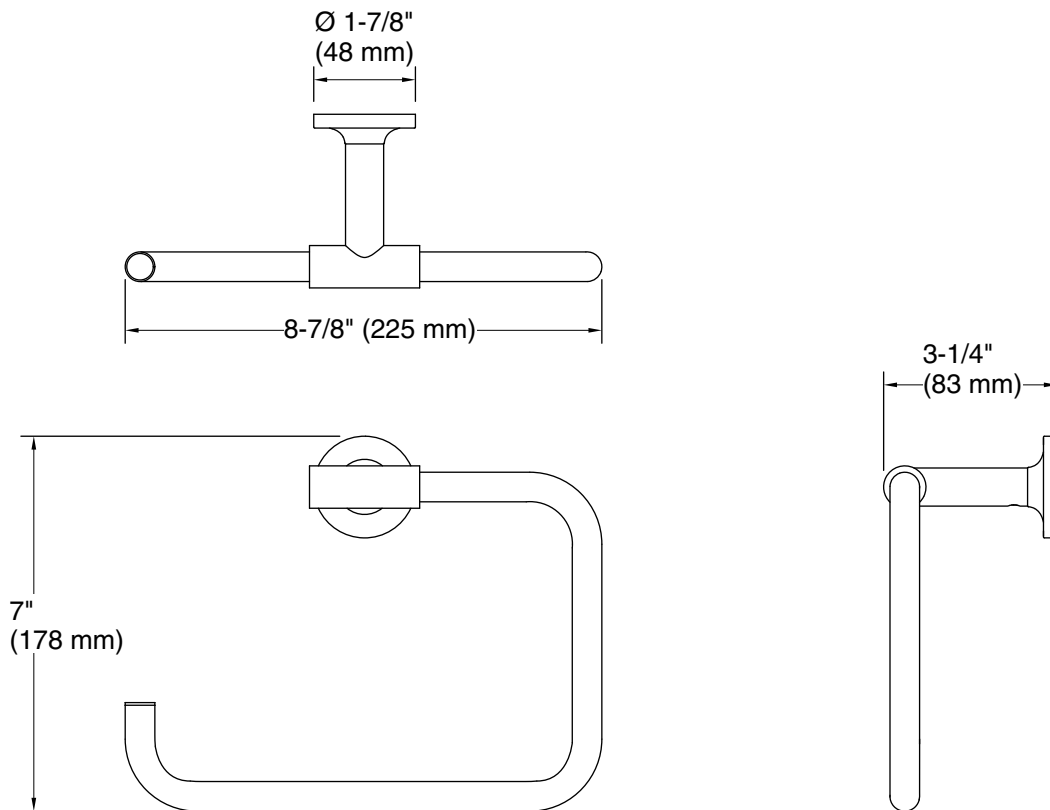

Technical Information

All product dimensions are nominal.

Material: Metal

Notes

Install this product according to the installation guide.